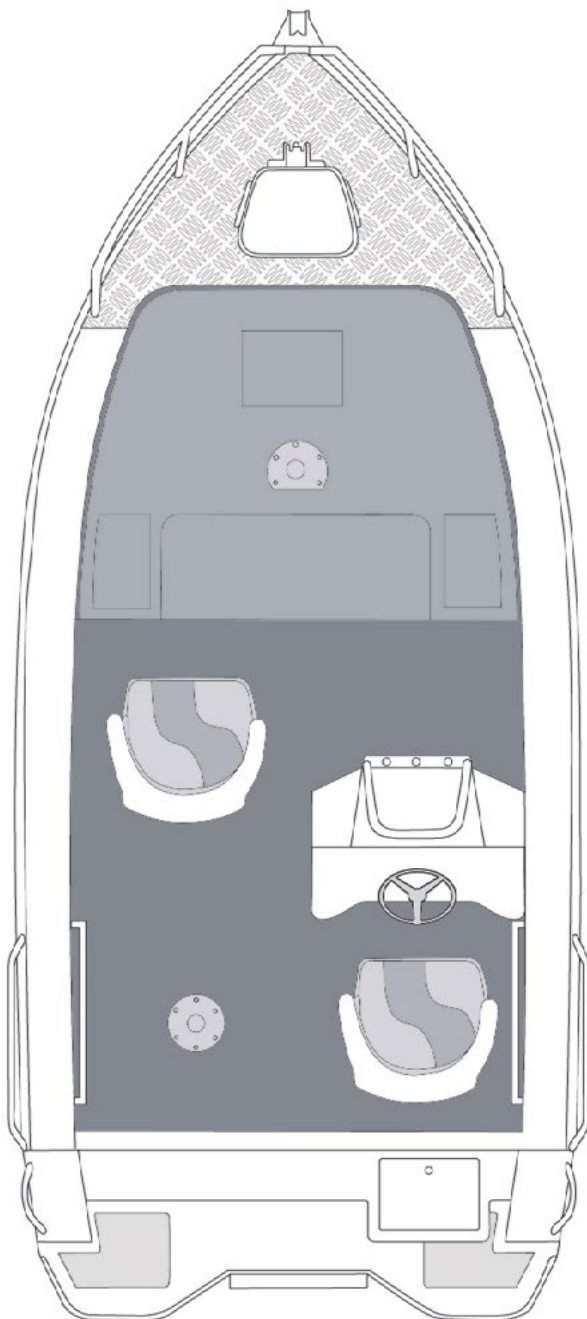

465 APACHE PRO SC

PACKED WITH FEATURES LIKE LIVE-WELL AND BAIT TANK

Packed with all the great features that come in the Apache Pro range of Steel boats with the added benefit of a stylish side console and sports steering wheel the Apache Pro Side Console gives you the opportunity to choose a higher horsepower motor and provides a home for your electronics behind a raked perspex screen. Standard models with either a motor-well or a full height transom the Apache Pro Side Console is ideal for nipping offshore or blasting across the bay to your favourite spot. Packed with features like live-well and bait tank the Apache Pro SC is ready to go but there are a range of optional extras available- talk to your local dealer for more details.

BOAT FEATURES

- Sports side console
- SeaStar Xtreme mechanical steering
- Gussi sports steering wheel
- Scalloped checker plate foredeck
- Large front casting deck with storage
- Full height rear transom
- Fully welded extruded side decks
- Rear boarding platform
- Pedestal mounted stessl folding seats x 2
- Plug in seat positions x 4
- Fully carpeted chine to chine floor
- Underfloor foam flotation
- 100 ltr live well plumbed
- Live bait tank plumbed
- Aluminium anchor well
- Wiring harness and battery switch
- 12v bilge pump
- Captains Pack
- RAILBLAZA TracLoader Coaming
- LED navigation lights
- Battery box
- Low bow rails with bow roller
- Short side rails
- Side pockets x 2
- Battery & fuel tank rack
- Gunwale rubber
- Transducer bracket
- Rear handles
- Drain bungs x 2
- Transom strut
- Bilge pump bracket
- Welded deck cleat
- Large bow eye
- Painted white
- Custom stripes & decals
- Australian builders plate

BOAT SPECIFICATIONS

Length Overall:	4.80m
Beam:	2.20m
Depth:	1.20m
Bottom Sheet:	3mm 5052 Marine Grade
Side Sheet:	3mm 5052 Marine Grade
Transom:	LS
Weight (boat only):	455 kgs
Horsepower Rec:	60hp
Horsepower Max:	70hp
Pax:	5 ppl