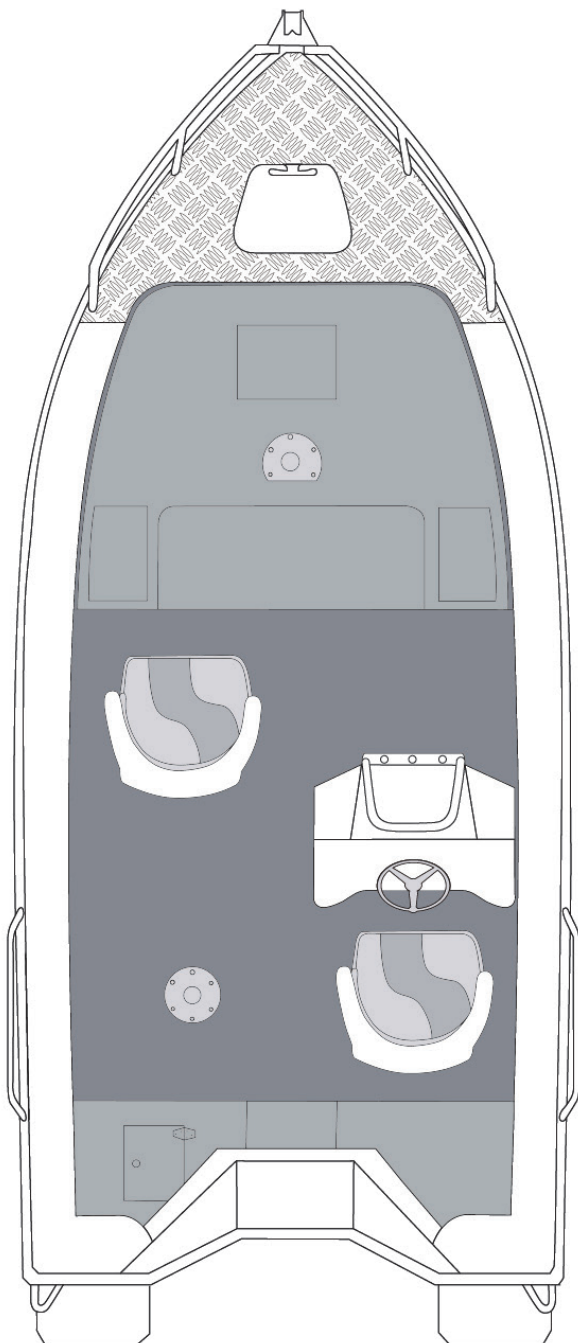

445 APACHE PRO SC

PACKED WITH FEATURES LIKE LIVE-WELL AND BAIT TANK

Packed with all the great features that come in the Apache Pro range of Steel boats with the added benefit of a stylish side console and sports steering wheel the Apache Pro Side Console gives you the opportunity to choose a higher horsepower motor and provides a home for your electronics behind a raked perspex screen. Standard models with either a motor-well or a full height transom the Apache Pro Side Console is ideal for nipping offshore or blasting across the bay to your favourite spot. Packed with features like live-well and bait tank the Apache Pro SC is ready to go but there are a range of optional extras available- talk to your local dealer for more details.

BOAT FEATURES

- Sports side console
- SeaStar Xtreme mechanical steering
- Gussi sports steering wheel
- Scalloped checker plate foredeck
- Large front casting deck with storage
- Rear casting deck
- Fully welded extruded side decks
- Motor well
- Rear step and rail x 2
- Pedestal mounted stessl folding seats x 2
- Plug in seat positions x 4
- Fully carpeted chine to chine floor
- Underfloor foam flotation
- 100 ltr live well plumbed
- Live bait tank plumbed
- Aluminium anchor well
- Wiring harness and battery switch
- Captains Pack
- RAILBLAZA TracLoader Coaming
- 12v bilge pump
- LED navigation lights
- Battery box
- Low bow rails with bow roller
- Short side rails
- Side pockets x 2
- Battery & fuel tank rack
- Gunwale rubber
- Transducer bracket
- Rear handles
- Drain bungs x 2
- Transom strut
- Bilge pump bracket
- Welded deck cleat
- Large bow eye
- Painted white
- Custom stripes & decals
- Australian builders plate

BOAT SPECIFICATIONS

Length Overall:	4.60m
Beam:	2.05m
Depth:	1.10m
Bottom Sheet:	3mm 5052 Marine Grade
Side Sheet:	3mm 5052 Marine Grade
Transom:	LS
Weight (boat only):	385 kgs
Horsepower Rec:	50hp
Horsepower Max:	60hp
Pax:	4 ppl